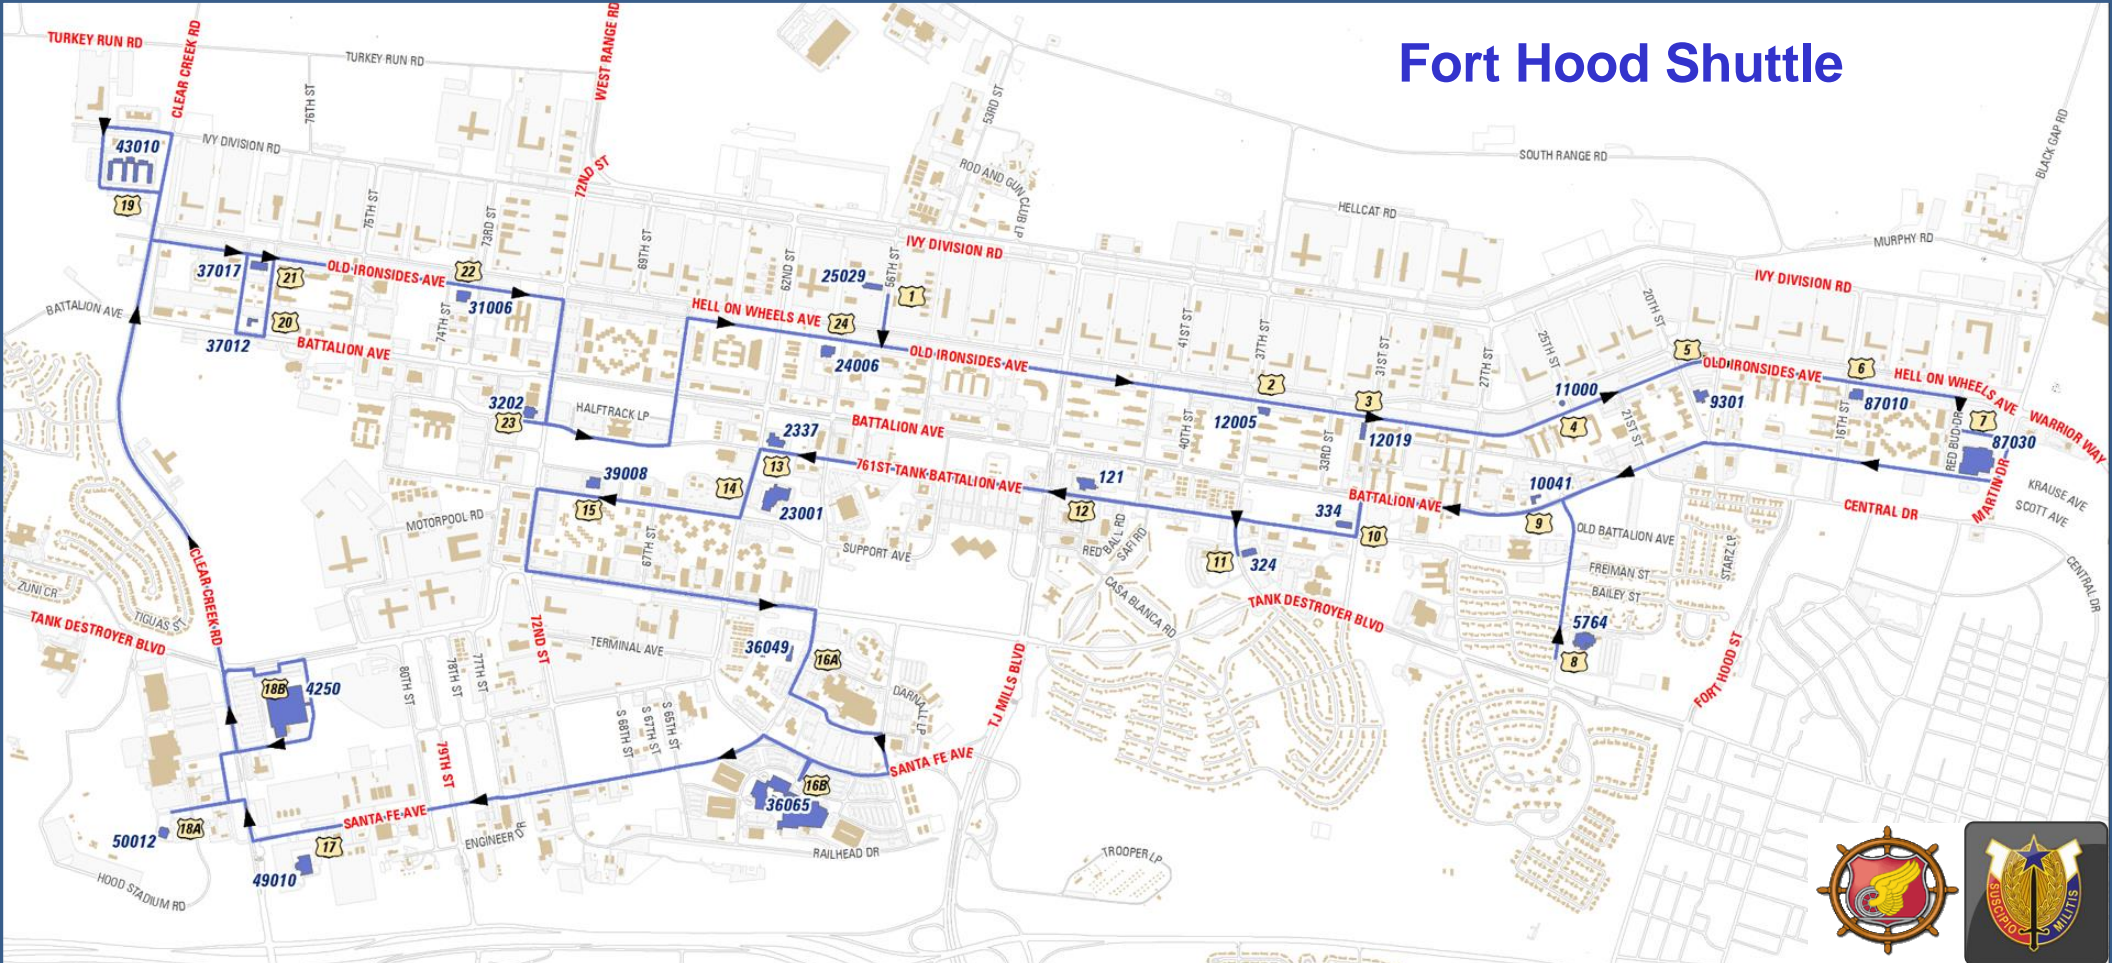

Fort Hood Shuttle

FREE SOLDIER'S SHUTTLE SERVICE SCHEDULE

STOP	BLDG	LOCATION	TIMES
1	25029	LRC TMP	30 and 00
2	12005	Patriot DFAC	33 and 03
3	12019	Army Wellness Ctr	34 and 04
4	11000	Water Tower	35 and 05
5	9301	Burba Gym	36 and 06
6	87010	Starker Gym	37 and 07
7	87030	Warrior Way Gym	38 and 08
8	5764	Club Hood	42 and 12
9	10041	25th St. Chapel	44 and 14
10	334	Palmer Theater	46 and 16
11	324	Skate Center	48 and 18
12	121	Rivers Bldg	50 and 20
13	2337	Apache Arts	52 and 22

STOP	BLDG	LOCATION	TIMES
14	23001	Abrams Gym	53 and 23
15	39008	Kieschnick Gym	54 and 24
16A	36049	Warrior Trans Bn	58 and 28
16B	36065	Darnall Hospital	00 and 30
17	49010	Bowling Ally	04 and 34
18A	50012	Community Evt Ctr	07 and 37
18B	4250	Clear Creek PX	09 and 39
19	43010	1st Cav Rear D	15 and 45
20	37012	Iron Horse Gym	17 and 47
21	37017	Iron Horse Gym	18 and 48
22	31006	Harvey Gym	19 and 49
23	3202	Casey Library	20 and 50
24	24006	Grey Wolf Gym	23 and 53

HOURS OF OPERATION

Monday – Friday: 1730 - 2200

Saturday, Sunday, Holidays, and Training Holidays: 1030-2200

Departure times are noted as minutes past the hour

Last Shuttle begins circuit one hour prior to end time

Wilford Hall Lackland AFB

OPERATES MONDAY - FRIDAY

NO SHUTTLE SERVICE ON HOLIDAYS

TIME	STOPS
0500-0530	Patients sign in CRDAMC Info Desk
0530	Depart CRDAMC Ft. Hood
0830	Arrive BAMC/SAMMC Ft. Sam Houston
0845	Depart BAMC/SAMMC Ft. Sam Houston
0930	Arrive Wilford Hall, Lackland AFB
1530	Depart Wilford Hall, Lackland AFB
1615	Arrive BAMC/SAMMC Ft. Sam Houston
1630	Depart BAMC/SAMMC Ft. Sam Houston
1930	Arrive CRDAMC Ft. Hood